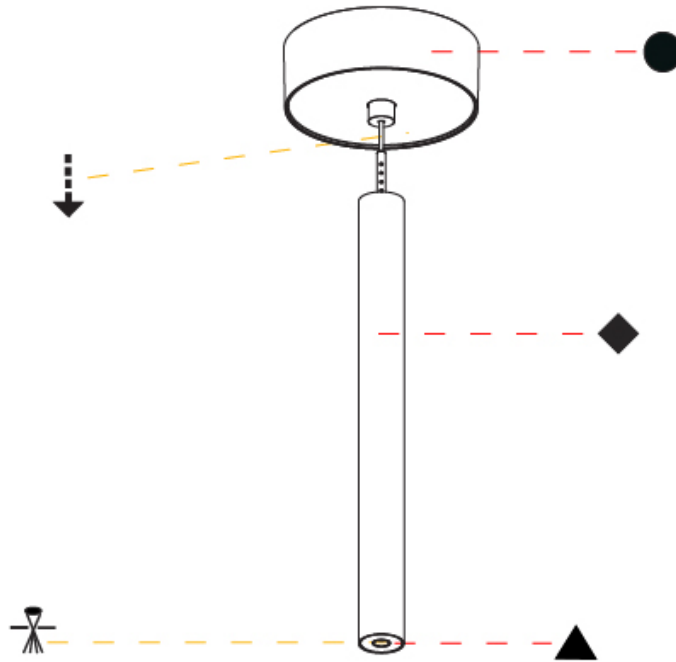

Shape: Cylinder
 Diameter (mm): 28
 Diameter (in): 1 1/8
 Height (mm): 300
 Height (in): 11 13/16
 Max. Overall Height (mm): 2300
 Max. Overall Height (in): 90 3/16
 Light Distribution: Downlight
 Weight (kg): 0.75
 Weight (lbs): 1.65
 Fixture Finish: [SSR / BKV / CWI / CRY / HAB / UFT / ITA / RUA / FTG / MYG / LOD / PUS / FRO / FUP / KIA / POP / BLS / SPG / MEY / GOH / GUM / CHC / COM / ABZ / JAG / OBR / MOS / ROR](#)
 Fixture Material: Aluminum
 Cable Details: [2000mm or 4000mm Black Cable](#)

OPTICAL

Optic°: [24 / 32 / 34 / 55 / 58](#)

RATINGS AND CERTIFICATIONS

Certified By: Certified for North American Standards
 IP rating: IP20

HANGOVER PLUG MONOPOINT SURFACE CANOPY SUSPENSION

A30845-

PROJECT
TYPE
SPECIFIER
QUANTITY
DATE

Shape: Cylinder
 Diameter (mm): 28
 Diameter (in): 1 1/8
 Height (mm): 450
 Height (in): 17 11/16
 Max. Overall Height (mm): 2450
 Max. Overall Height (in): 96 7/16
 Light Distribution: Downlight
 Weight (kg): 0.504
 Weight (lbs): 1.11
 Fixture Finish: [SSR / BKV / CWI / CRY / HAB / UFT / ITA / RUA / FTG / MYG / LOD / PUS / FRO / FUP / KIA / POP / BLS / SPG / MEY / GOH / GUM / CHC / COM / ABZ / JAG / OBR / MOS / ROR](#)
 Fixture Material: Aluminum
 Cable Details: [2000mm or 4000mm Black Cable](#)