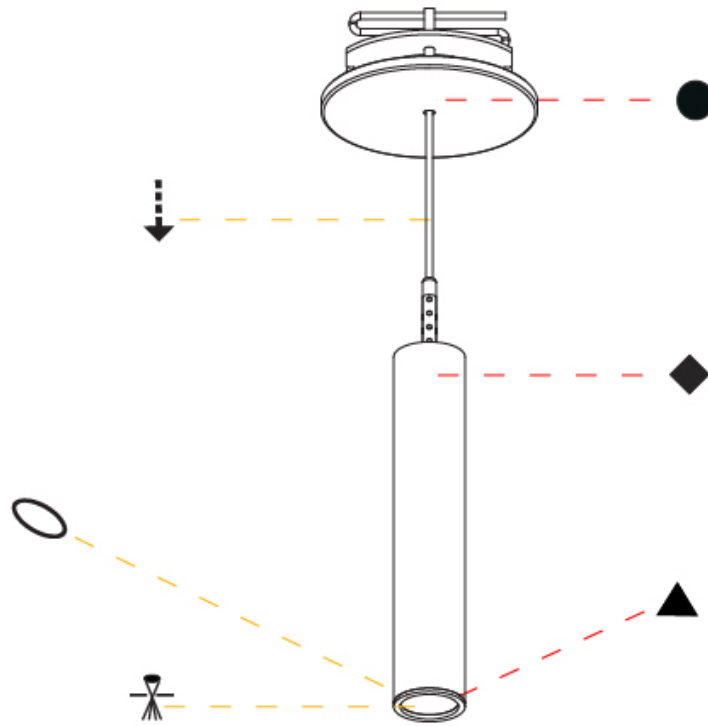

HANGOVER PLUG SHINE MONOPOINT RECESSED CANOPY SUSPENSION

A30842-

PROJECT

TYPE

SPECIFIER

QUANTITY

DATE

A