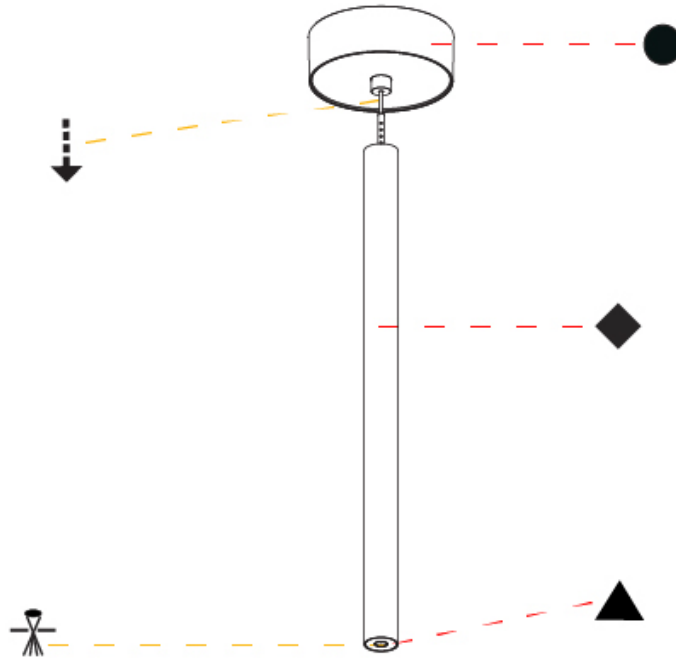

HANGOVER PLUG MONOPOINT SURFACE CANOPY SUSPENSION

A30846-

PROJECT

TYPE

SPECIFIER

QUANTITY

DATE

A