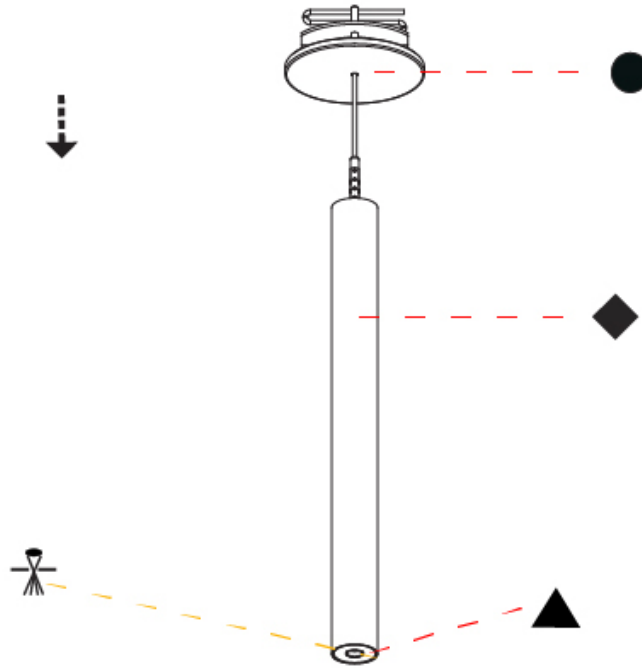

HANGOVER PLUG MONOPOINT RECESSED CANOPY SUSPENSION

A30840-

PROJECT

TYPE

SPECIFIER

QUANTITY

DATE

A