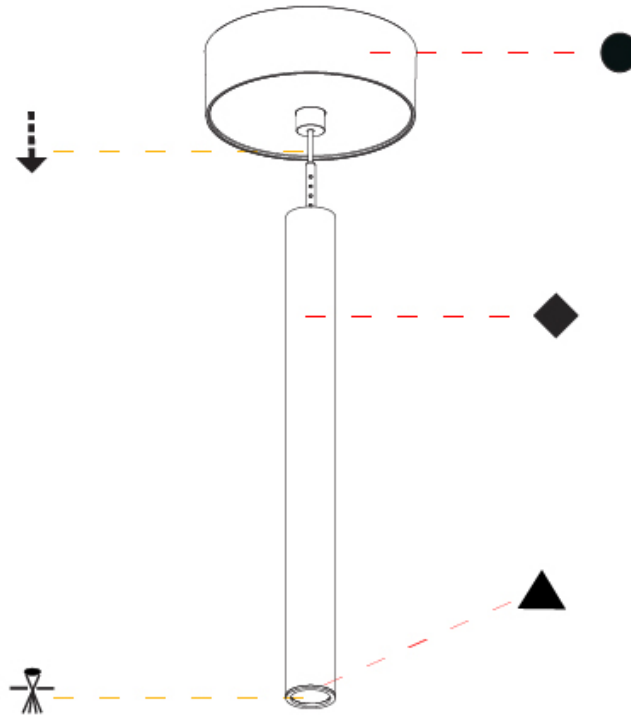

HANGOVER PLUG SHINE MONOPOINT SURFACE CANOPY SUSPENSION

A30848-

PROJECT

TYPE

SPECIFIER

QUANTITY

DATE

A