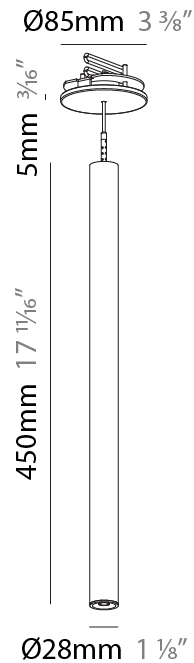

ELECTRICAL

Lamp Type: LED (Zhaga Standard)
Input Wattage (W): 6.4
Total Output Wattage (W): 6
Dimming: Tri-Mode (Non-Dimming and Phase Dimming (120Vac only) and 0-10V Dimming)
Driver Included: Yes
Driver Location: External
Driver Type: Constant Current - Universal
Driver Class: Class 2
Housing: ENCP3 w/Quick Connect
Input Voltage (V): 120 - 277
Constant Current (MA): 500

LED

Number of LEDs: 1
Color Temperature (°K): 2700 / 3000 / 3500 / 4000
Max. Delivered Lumen (lm): Max 381 / 404 / 426 / 438
Nominal Lumen (lm): 460 / 487 / 514 / 528
CRI: >90 CRI
Lamp Life (hrs): 50000

OPTICAL

Reflector°: 20 / 26 / 56

RATINGS AND CERTIFICATIONS

Certified By: CSA Certified to UL and CSA Standards

IP Rating: IP20 © 2024, T 1800-388-3382, F 416-247-9319, www.zaneen.com

Available for International specifications by adding 'INT' at the end of the existing Model #. For assistance on 'custom' specifications, contact zteam@zaneen.com. In a constant effort to supply the best product, we reserve the right to change specifications or materials without notice. The most recent specification sheets are found at zaneen.com